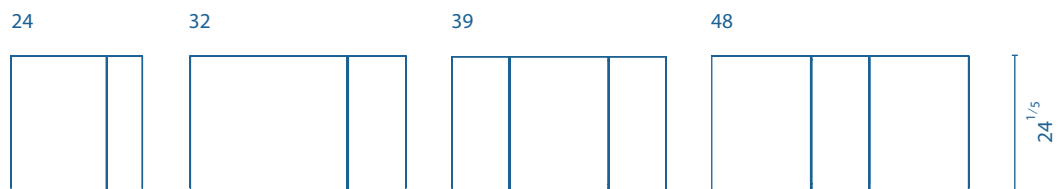

NIKA

MIRROR CABINET

Depth 5^{3/10}

Interior distribution: 2 glass shelves.

Mirror cabinet with damped closure hinges.

Profile is available in lacquered white melamine.